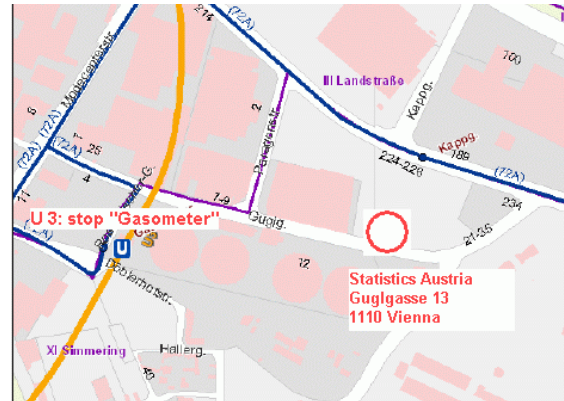

International Meeting
Postponement of Childbearing in Europe
Vienna, 1–3 December 2005

Conference Location

Statistics Austria

Guglgasse 13
1110 Vienna

How to get to Statistics Austria

From downtown

By metro

Take U 3 (direction Simmering), get off at stop Gasometer
(approx. 8 min. rides from the city centre, approx. 5 minutes walk from stop “Gasometer” to
Statistics Austria)

For more information about the Vienna metro system (maps, tickets, fares, etc.):

<http://homepage.univie.ac.at/horst.prillinger/metro/english/>

Closest metro station for

Hotel Admiral: Volkstheater (U3)

Hotel Mercure Secession: Museumsquartier (U2), Karlsplatz (U1, U4)

Hotel Post: Stephansplatz (U3)

By car

Take exit “St. Marx” on A23

(You can park your car in one of the 3 parking houses at a rate of €2.70/day)

From the airport

By public transportation

Take the City Airport Train (CAT) (15 minutes ride) to the city centre (“Landstrasse”),
change to Underground (U3) (see above).